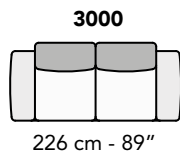

Notes

- Different stitchings not available.
- For some fabrics and velvets production dept. must apply the stitching Cod.00 (as per picture below).

FRONTALE
FRONT

LATERALE
DEPTH

3160
266 cm - 105"

3000
226 cm - 89"

2200
196 cm - 77"

1200
141 cm - 55"

1000
127 cm - 50"

3022
291 cm - 115"

3021
291 cm - 115"

2902
246 cm - 97"

2901
246 cm - 97"

A