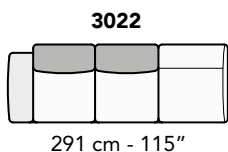

Notes

- Different stitchings not available.
- For some fabrics and velvets production dept. must apply the stitching Cod.00 (as per picture below).

FRONTALE
FRONT

LATERALE
DEPTH

3160
266 cm - 105"

3000
226 cm - 89"

2200
196 cm - 77"

1200
141 cm - 55"

1000
127 cm - 50"

3022
291 cm - 115"

3021
291 cm - 115"

2902
246 cm - 97"

2901
246 cm - 97"

A