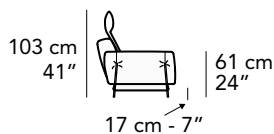

Notes

- Different stitchings not available.
- For some fabrics and velvets production dept. must apply the stitching Cod.00 (as per picture below).

FRONTALE
FRONT

LATERALE
DEPTH

3160
266 cm - 105"

3000
226 cm - 89"

2200
196 cm - 77"

1200
141 cm - 55"

1000
127 cm - 50"

3022
291 cm - 115"

3021
291 cm - 115"

2902
246 cm - 97"

2901
246 cm - 97"

A