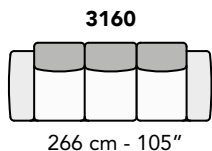

Notes

- Different stitchings not available.
- For some fabrics and velvets production dept. must apply the stitching Cod.00 (as per picture below).

FRONTALE
FRONT

LATERALE
DEPTH

3160
266 cm - 105"

3000
226 cm - 89"

2200
196 cm - 77"

1200
141 cm - 55"

1000
127 cm - 50"

3022
291 cm - 115"

3021
291 cm - 115"

2902
246 cm - 97"

2901
246 cm - 97"

A